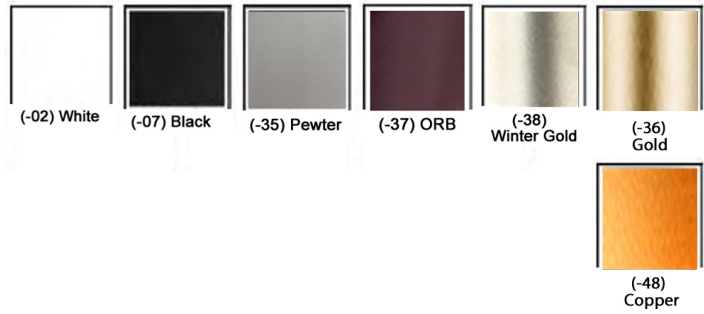

Dedicated LED

MX 3292LED

W:24" H:1.5"
 Finish: Pewter
 Lens: White Acrylic
 Wattage: 60W LED
 Delivered lms.: 3600
 CRI:80 CCT: 3000K
 L70/50,000 hrs

REFERENCE	QTY.	REMARKS	Project
			Location/Type
			Architect
			Engineer
			Contractor
			Submitted By: Date: